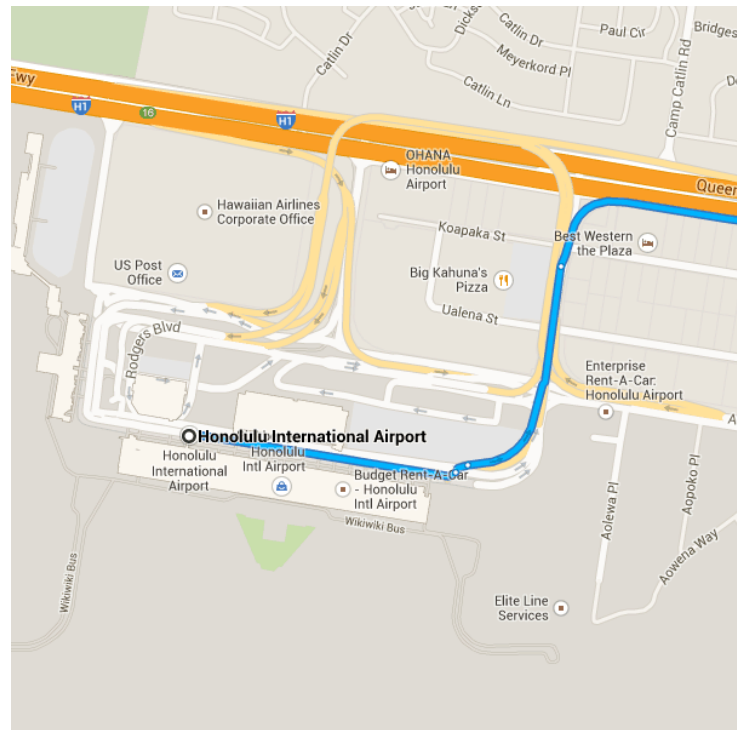

Directions from Honolulu International Airport to 2303 Ala Wai Blvd

Honolulu International Airport
300 Rodgers Blvd, Honolulu, HI 96819

Get on I-H-1 E

- 1. Head east

_____ 0.3 mi

- 2. Slight left at Rodgers Blvd

_____ 95 ft

- 3. Take the ramp to I-H-1 E

_____ 0.3 mi

- 4. Keep right at the fork, follow signs for Interstate H1 E/Waikiki/Honolulu and merge onto I-H-1 E

_____ 0.6 mi

Follow I-H-1 E to S King St. Take exit 25A

from I-H-1 E

- 5. Merge onto I-H-1 E

7.1 mi

- 6. Take exit 25A for King St toward Waikiki Honolulu Zoo

0.1 mi

Take Kapahulu Ave to Ala Wai Blvd

- 7. Slight left onto S King St

0.2 mi

- 8. Continue onto Harding Ave

0.1 mi

- 9. Turn right onto Kapahulu Ave

1.0 mi

- 10. Turn right onto Ala Wai Blvd

Destination will be on the left

0.7 mi

📍 **2303 Ala Wai Blvd**
 Honolulu, HI 96815