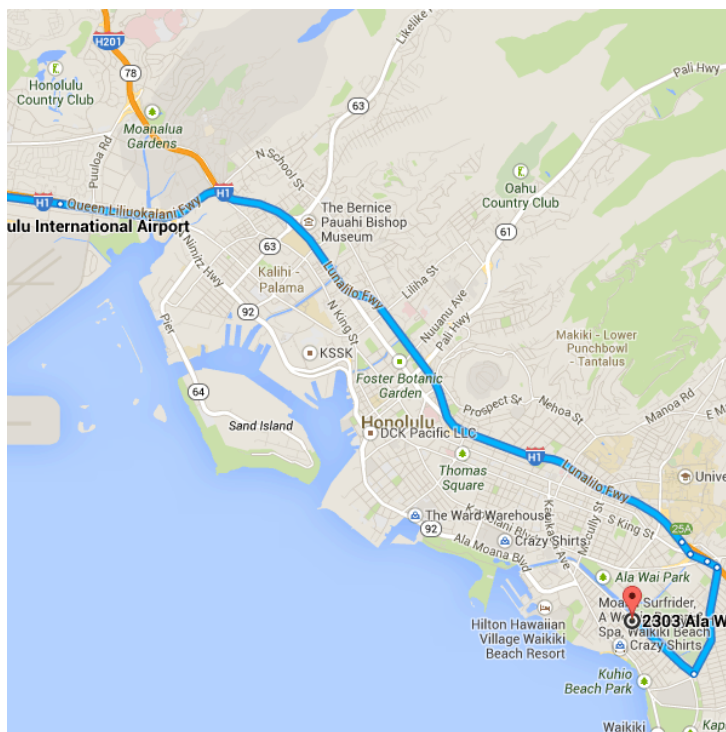

Directions from Honolulu International Airport to 2303 Ala Wai Blvd

Honolulu International Airport
300 Rodgers Blvd, Honolulu, HI 96819

Get on I-H-1 E

- 1. Head east

_____ 0.3 mi

- 2. Slight left at Rodgers Blvd

_____ 95 ft

- 3. Take the ramp to I-H-1 E

_____ 0.3 mi

- 4. Keep right at the fork, follow signs for Interstate H1 E/Waikiki/Honolulu and merge onto I-H-1 E

_____ 0.6 mi

Follow I-H-1 E to S King St. Take exit 25A

from I-H-1 E

- 5. Merge onto I-H-1 E

7.1 mi

- 6. Take exit 25A for King St toward Waikiki Honolulu Zoo

0.1 mi

Take Kapahulu Ave to Ala Wai Blvd

- 7. Slight left onto S King St

0.2 mi

- 8. Continue onto Harding Ave

0.1 mi

- 9. Turn right onto Kapahulu Ave

1.0 mi

- 10. Turn right onto Ala Wai Blvd

Destination will be on the left

0.7 mi

📍 **2303 Ala Wai Blvd**
 Honolulu, HI 96815