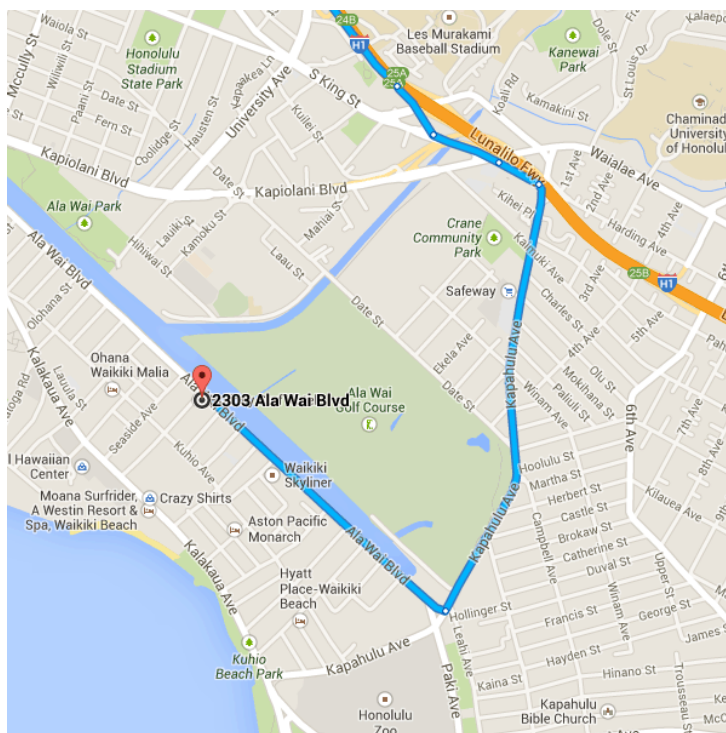

Directions from Honolulu International Airport to 2303 Ala Wai Blvd

Honolulu International Airport
300 Rodgers Blvd, Honolulu, HI 96819

Get on I-H-1 E

- 1. Head east

_____ 0.3 mi

- 2. Slight left at Rodgers Blvd

_____ 95 ft

- 3. Take the ramp to I-H-1 E

_____ 0.3 mi

- 4. Keep right at the fork, follow signs for Interstate H1 E/Waikiki/Honolulu and merge onto I-H-1 E

_____ 0.6 mi

Follow I-H-1 E to S King St. Take exit 25A

- 8. Continue onto Harding Ave

0.1 mi

- 9. Turn right onto Kapahulu Ave

1.0 mi

- 10. Turn right onto Ala Wai Blvd

Destination will be on the left

0.7 mi

📍 **2303 Ala Wai Blvd**
 Honolulu, HI 96815

These directions are for planning purposes only. You may find that construction projects, traffic, weather, or other events may cause conditions to differ from the map results, and you should plan your route accordingly. You must obey all signs or notices regarding your route.