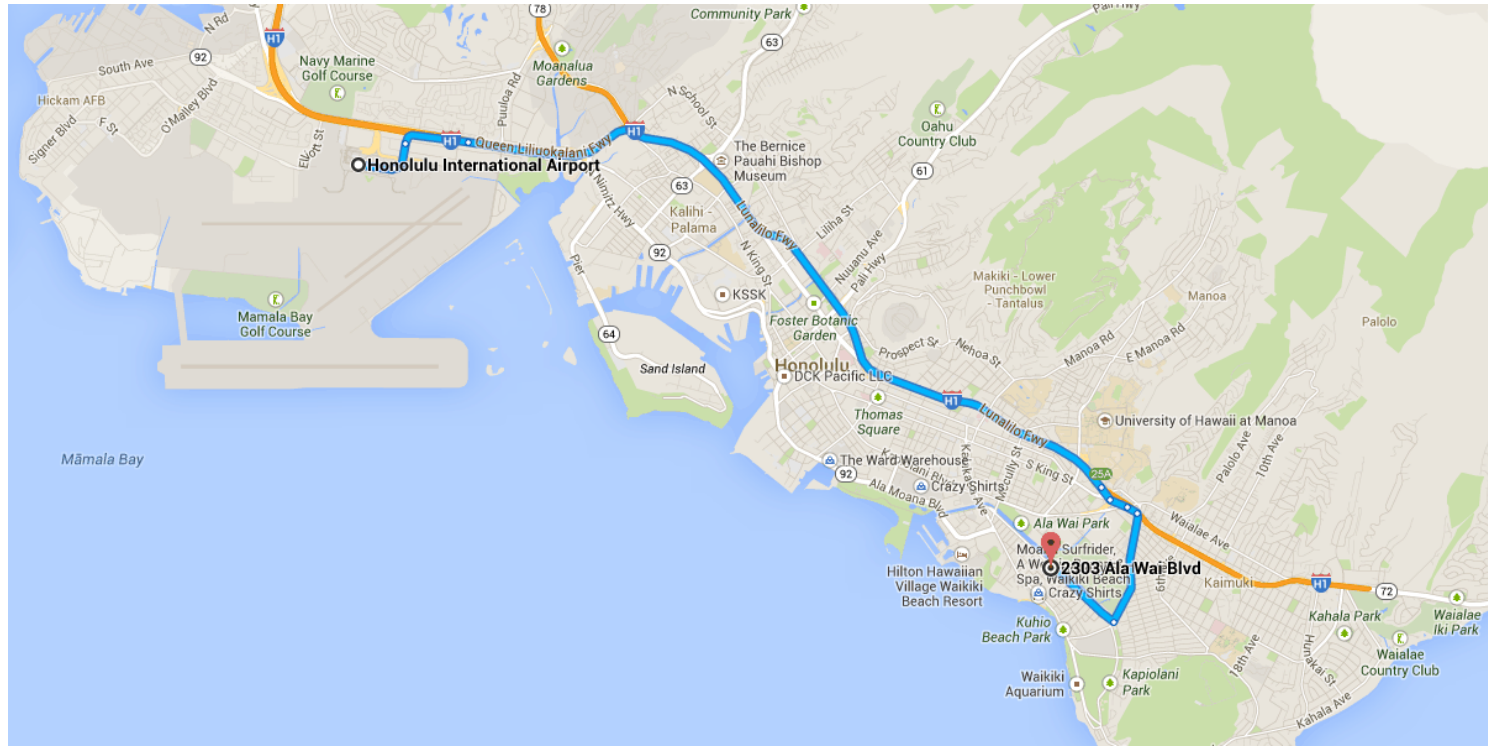

Directions from Honolulu International Airport to 2303 Ala Wai Blvd

Honolulu International Airport
300 Rodgers Blvd, Honolulu, HI 96819

Get on I-H-1 E

- 1. Head east

_____ 0.3 mi

- 2. Slight left at Rodgers Blvd

_____ 95 ft

- 3. Take the ramp to I-H-1 E

_____ 0.3 mi

- 4. Keep right at the fork, follow signs for Interstate H1 E/Waikiki/Honolulu and merge onto I-H-1 E

_____ 0.6 mi

Follow I-H-1 E to S King St. Take exit 25A

from I-H-1 E

- 5. Merge onto I-H-1 E

7.1 mi

- 6. Take exit 25A for King St toward Waikiki Honolulu Zoo

0.1 mi

Take Kapahulu Ave to Ala Wai Blvd

- 7. Slight left onto S King St

0.2 mi

- 8. Continue onto Harding Ave

0.1 mi

- 9. Turn right onto Kapahulu Ave

1.0 mi

- 10. Turn right onto Ala Wai Blvd

Destination will be on the left

0.7 mi

📍 **2303 Ala Wai Blvd**
 Honolulu, HI 96815